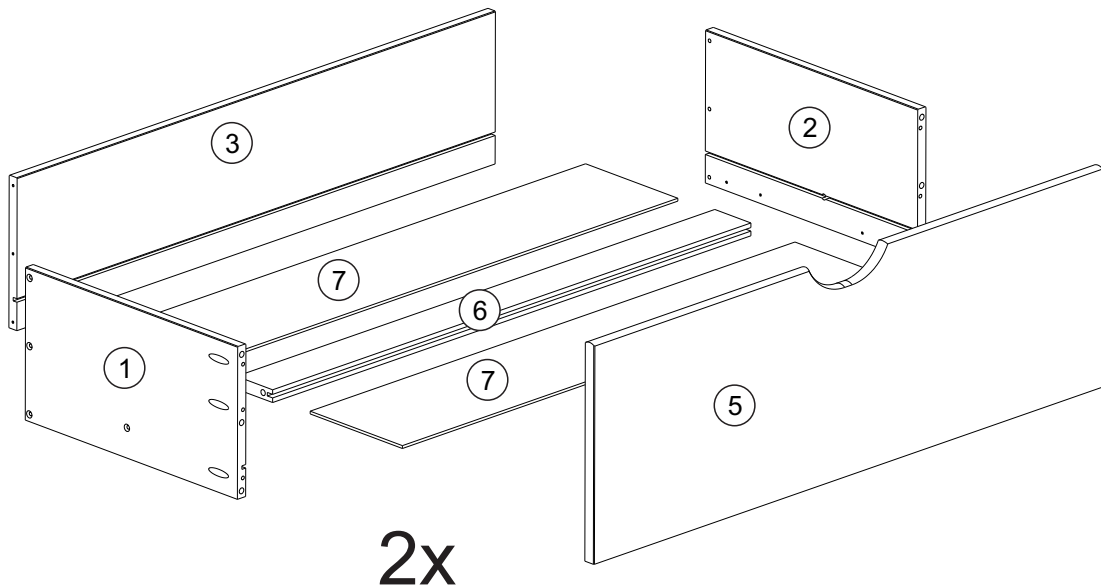

ASSEMBLY INSTRUCTIONS

STORAGE DRAWERS (Set of 2)

SKU 58202 - Mahogany

SKU 58204 - Honey Pine

SKU 58206 - Java

HARDWARE IS SHOWN IN ACTUAL SIZE

A1	 4,0x30	24
A4	 3,5x14	32
A16	 4,0x40	04
C1	 8,0x30	16
E8		08