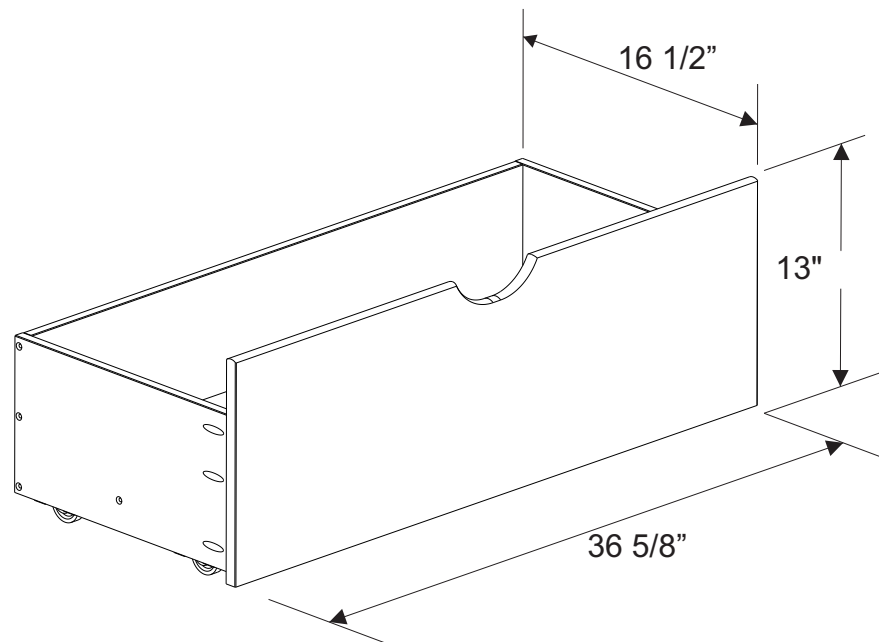

ASSEMBLY INSTRUCTIONS

STORAGE DRAWERS (Set of 2)

SKU 58202 - Mahogany

SKU 58204 - Honey Pine

SKU 58206 - Java

HARDWARE IS SHOWN IN ACTUAL SIZE

A1	 4,0x30	24
A4	 3,5x14	32
A16	 4,0x40	04
C1	 8,0x30	16
E8		08